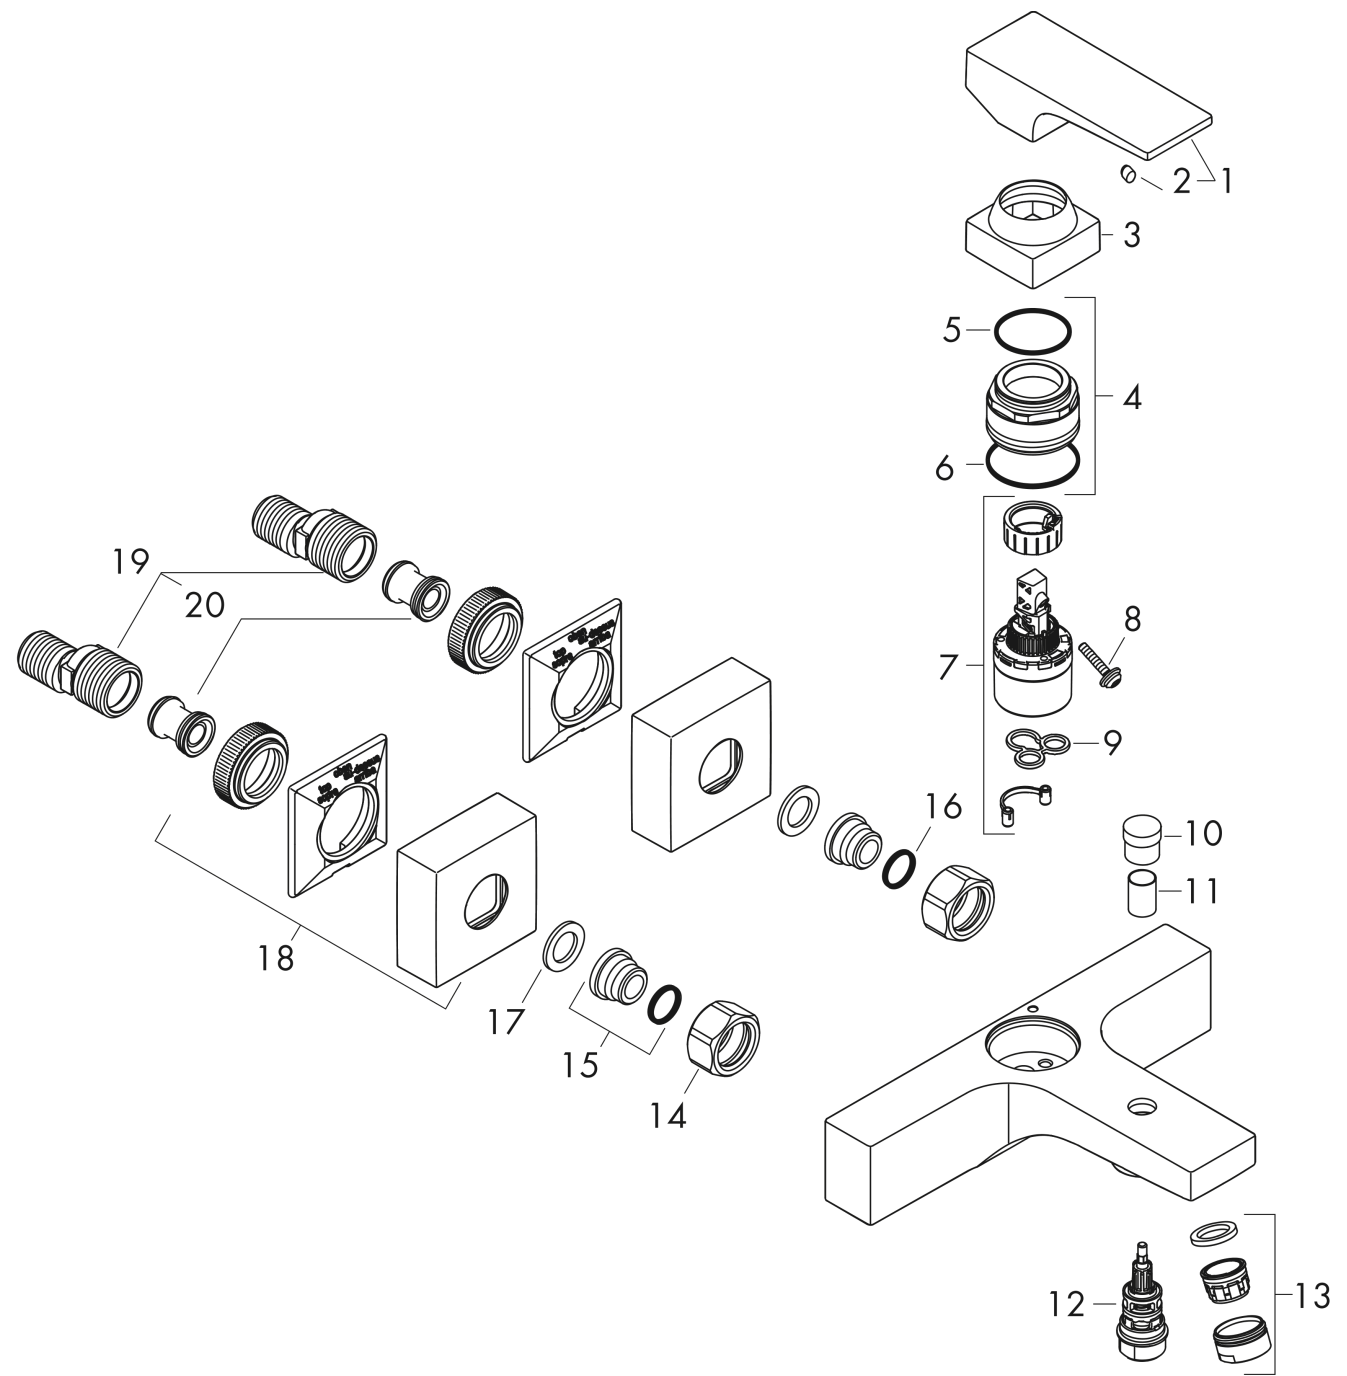

Metropol

Single lever bath mixer for exposed installation with lever handle

Surfaces: **Brushed Black Chrome** Article Number: **32540340**

Description

product features

- 2 functions
- projection 180 mm
- connection type: s-shaped connections
- centre distance: 150 ± 12 mm
- spray type mixer: normal spray
- flow rate for bath spout at 3 bar: 22 l/min
- flow rate of hand shower at 3 bar: 16 l/min
- min. operating pressure: 1 bar
- max. operating pressure: 10 bar
- ceramic cartridge
- temperature limitation adjustable
- diverter with automatic resetting
- protected against backflow, according to DIN EN 1717
- suitable for continuous flow water heaters
- connection dimension: DN15

Technology

Design awards

Product image

Scale drawing

Metropol
Single lever bath mixer for exposed installation with lever handle
 Surfaces: **Brushed Black Chrome** Article Number: **32540340**

Flowchart

Metropol
Single lever bath mixer for exposed installation with lever handle
 Surfaces: **Brushed Black Chrome** Article Number: **32540340**

Exploded Drawing

Year of production: >11/19

Metropol**Single lever bath mixer for exposed installation with lever handle**Surfaces: **Brushed Black Chrome** Article Number: **32540340****Spare part list**

Year of production: >11/19

Pos.	Description	Article Number	Price	PU
1	handle	93075340	-	1
2	screw cover	96338000	-	1
3	flange	93078340	-	1
4	nut	93079000	-	1
5	O-Ring 30x2	98186000	-	1
6	O-ring 33x1,5	98164000	-	1
7	cartridge, assy	92730000	-	1
8	locking screw for handle	95140000	-	1
9	seal	95008000	-	1
10	diverter knob	97981340	-	1
11	sleeve	97979340	-	1
12	selector	97978000	-	1
13	aerator M24x1 (30 l/min)	96512340	-	1
14	set of nuts	96157340	-	1
15	connecting thread	97220000	-	1
16	O-ring 15x2	98163000	-	1
17	filter packing	96922000	-	1
18	escutcheon	93077340	-	1
19	set of S-unions (±12 mm)	94140000	-	1
20	noise reduction	96429000	-	1