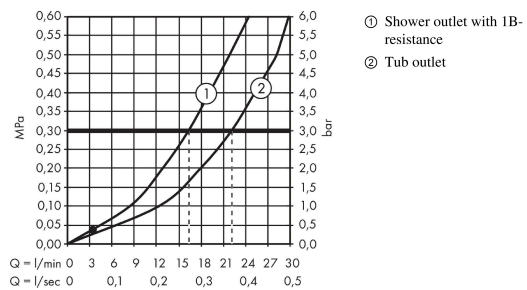

Metropol

Single lever bath mixer for exposed installation with lever handle

Surfaces: **Brushed Black Chrome** Article Number: **32540340**

Description

product features

- 2 functions
- projection 180 mm
- connection type: s-shaped connections
- centre distance: 150 ± 12 mm
- spray type mixer: normal spray
- flow rate for bath spout at 3 bar: 22 l/min
- flow rate of hand shower at 3 bar: 16 l/min
- min. operating pressure: 1 bar
- max. operating pressure: 10 bar
- ceramic cartridge
- temperature limitation adjustable
- diverter with automatic resetting
- protected against backflow, according to DIN EN 1717
- suitable for continuous flow water heaters
- connection dimension: DN15

Technology

Design awards

Product image

Scale drawing

Metropol
Single lever bath mixer for exposed installation with lever handle
 Surfaces: **Brushed Black Chrome** Article Number: **32540340**

Flowchart

Metropol
Single lever bath mixer for exposed installation with lever handle
 Surfaces: **Brushed Black Chrome** Article Number: **32540340**