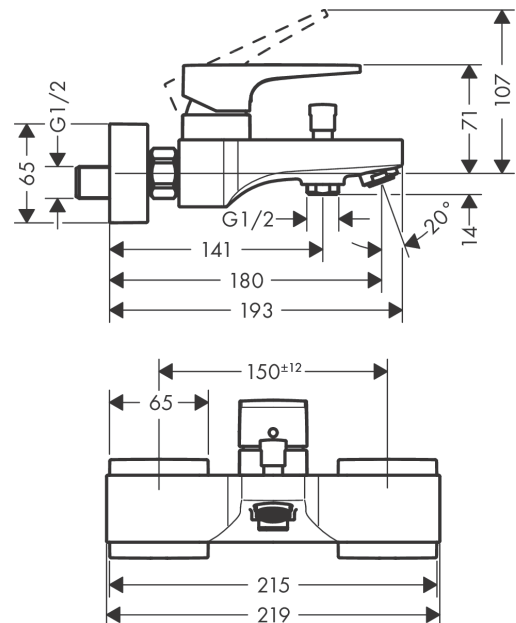

Metropol

Single lever bath mixer for exposed installation with lever handle

Surfaces: **Brushed Black Chrome** Article Number: **32540340**

Description

product features

- 2 functions
- projection 180 mm
- connection type: s-shaped connections
- centre distance: 150 ± 12 mm
- spray type mixer: normal spray
- flow rate for bath spout at 3 bar: 22 l/min
- flow rate of hand shower at 3 bar: 16 l/min
- min. operating pressure: 1 bar
- max. operating pressure: 10 bar
- ceramic cartridge
- temperature limitation adjustable
- diverter with automatic resetting
- protected against backflow, according to DIN EN 1717
- suitable for continuous flow water heaters
- connection dimension: DN15

Technology

Design awards

Product image

Scale drawing

Metropol
Single lever bath mixer for exposed installation with lever handle
 Surfaces: **Brushed Black Chrome** Article Number: **32540340**

Flowchart

Metropol
Single lever bath mixer for exposed installation with lever handle
 Surfaces: **Brushed Black Chrome** Article Number: **32540340**

Exploded Drawing

Year of production: >11/19

Metropol**Single lever bath mixer for exposed installation with lever handle**Surfaces: **Brushed Black Chrome** Article Number: **32540340****Spare part list**

Year of production: >11/19

Pos.	Description	Article Number	Price	PU
1	handle	93075340	-	1
2	screw cover	96338000	-	1
3	flange	93078340	-	1
4	nut	93079000	-	1
5	O-Ring 30x2	98186000	-	1
6	O-ring 33x1,5	98164000	-	1
7	cartridge, assy	92730000	-	1
8	locking screw for handle	95140000	-	1
9	seal	95008000	-	1
10	diverter knob	97981340	-	1
11	sleeve	97979340	-	1
12	selector	97978000	-	1
13	aerator M24x1 (30 l/min)	96512340	-	1
14	set of nuts	96157340	-	1
15	connecting thread	97220000	-	1
16	O-ring 15x2	98163000	-	1
17	filter packing	96922000	-	1
18	escutcheon	93077340	-	1
19	set of S-unions (±12 mm)	94140000	-	1
20	noise reduction	96429000	-	1